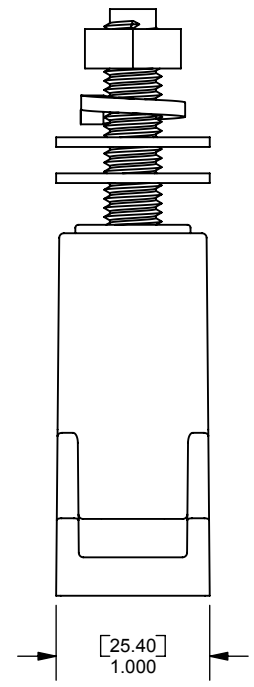

REV.	DATE	ECO	DESCRIPTION	BY	CK	APP
-	10-12-06	NA	INITIAL RELEASE	LDB	NA	NA

DIMENSIONS IN [] ARE MILLIMETERS

FERRAZ SHAWMUT INC.
374 MERRIMAC STREET
NEWBURYPORT, MA 01950

1SC375, 1SCM10
SEMI-CONDUCTOR LARGE FUSE HOLDER
800A 1000V

OUTLINE DIMENSIONS
NOT TO BE USED FOR PRODUCTION

701314

PRODUCT MANAGER
SIGN:
DATE:

DESIGN ENGINEER
SIGN:
DATE: