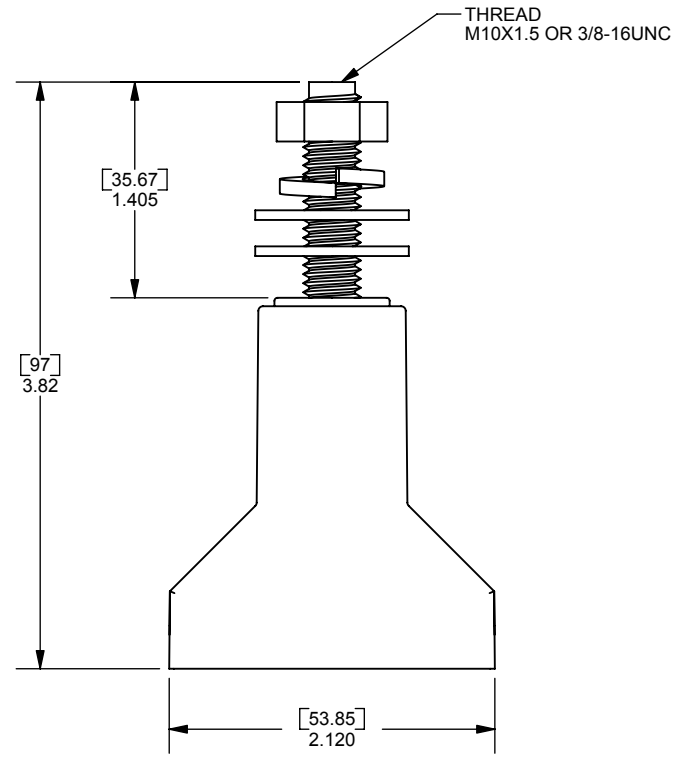

REV.	DATE	ECO	DESCRIPTION	BY	CK	APP
-	10-12-06	NA	INITIAL RELEASE	LDB	NA	NA

DIMENSIONS IN [] ARE MILLIMETERS

FERRAZ SHAWMUT INC.
374 MERRIMAC STREET
NEWBURYPORT, MA 01950

1SC375, 1SCM10
SEMI-CONDUCTOR LARGE FUSE HOLDER
800A 1000V

OUTLINE DIMENSIONS
NOT TO BE USED FOR PRODUCTION

701314

PRODUCT MANAGER
SIGN:
DATE:

DESIGN ENGINEER
SIGN:
DATE: