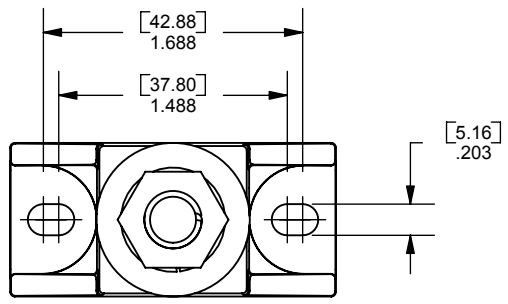

REV.	DATE	ECO	DESCRIPTION	BY	CK	APP
-	10-12-06	NA	INITIAL RELEASE	LDB	NA	NA

DIMENSIONS IN [] ARE MILLIMETERS

FERRAZ SHAWMUT INC.
374 MERRIMAC STREET
NEWBURYPORT, MA 01950

1SC375, 1SCM10
SEMI-CONDUCTOR LARGE FUSE HOLDER
800A 1000V

OUTLINE DIMENSIONS
NOT TO BE USED FOR PRODUCTION

701314

PRODUCT MANAGER
SIGN:
DATE:

DESIGN ENGINEER
SIGN:
DATE: